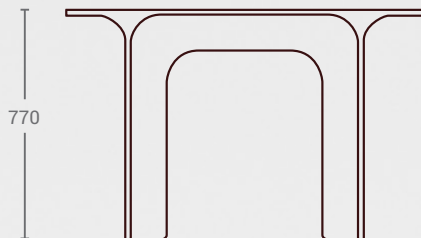

CASPIAN CONSOLE TABLE

TOP VIEW

FRONT VIEW

SIDE VIEW

PRODUCT INFORMATION

WEIGHT* 87 kg

DIMENSIONS* Length: 1200mm
Width: 400mm
Height: 770mm

MATERIAL Fibre Reinforced
Concrete

FINISH Satin - Low gloss

* All dimensions and weights are estimated. Due to the nature of concrete, there may be slight variation in colour, finish and weight. Do not scale drawing.