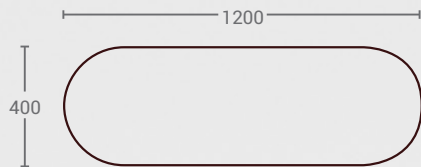

CASPIAN CONSOLE TABLE

TOP VIEW

FRONT VIEW

SIDE VIEW

PRODUCT INFORMATION

WEIGHT* 87 kg

DIMENSIONS* Length: 1200mm
Width: 400mm
Height: 770mm

MATERIAL Fibre Reinforced
Concrete

FINISH Satin - Low gloss

* All dimensions and weights are estimated. Due to the nature of concrete, there may be slight variation in colour, finish and weight. Do not scale drawing.