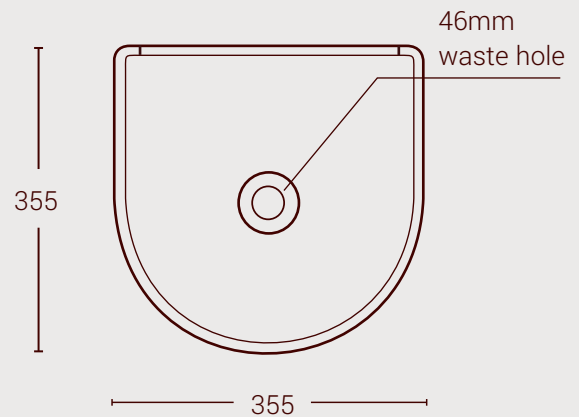

ALLEGRO CONCRETE BASIN

PRODUCT INFORMATION

WEIGHT* 22 kg

DIMENSIONS* Length: 355mm
Width: 355mm
Height: 375mm

MATERIAL Fibre Reinforced Concrete

FINISH Satin - Low gloss

MOUNT TYPE Surface

WASTE Waste not included.
46mm diameter waste hole, making it compatible with a 32mm or 40mm waste

INSTALLATION To be installed by licensed trades person. Follow the instructions in the Installation Guide. When installing the waste do not over tighten the plug/waste. Refrain from cutting holes in cabinetry and vanities until you have received your basin.

PLAN VIEW

CROSS-SECTION VIEW

* All dimensions and weights are estimated. Due to the nature of concrete, there may be slight variation in colour, finish and weight. Do not scale drawing.