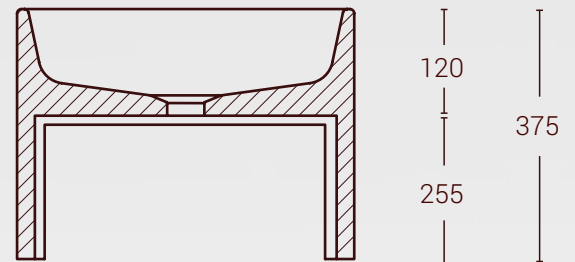

ALLEGRO CONCRETE BASIN

PRODUCT INFORMATION

WEIGHT* 22 kg

DIMENSIONS* Length: 355mm
Width: 355mm
Height: 375mm

MATERIAL Fibre Reinforced Concrete

FINISH Satin - Low gloss

MOUNT TYPE Surface

WASTE Waste not included.
46mm diameter waste hole, making it compatible with a 32mm or 40mm waste

PLAN VIEW

CROSS-SECTION VIEW

* All dimensions and weights are estimated. Due to the nature of concrete, there may be slight variation in colour, finish and weight. Do not scale drawing.