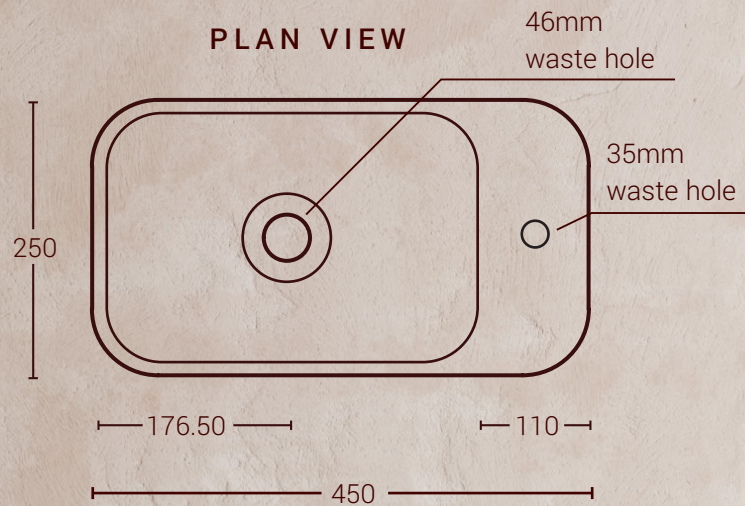

ASTRA SURFACE MOUNTED CONCRETE BASIN

PRODUCT INFORMATION

WEIGHT* 12 kg

DIMENSIONS* Length: 450mm
Width: 250mm
Height: 120mm

MATERIAL Fibre Reinforced Concrete

FINISH Satin - Low gloss

MOUNT TYPE Surface and Wall

WASTE Waste not included.
46mm diameter waste hole, making it compatible with a 32mm or 40mm waste

INSTALLATION To be installed by licensed trades person. Follow the instructions in the Installation Guide. When installing the waste do not over tighten the plug/waste. Refrain from cutting holes in cabinetry and vanities until you have received your basin.