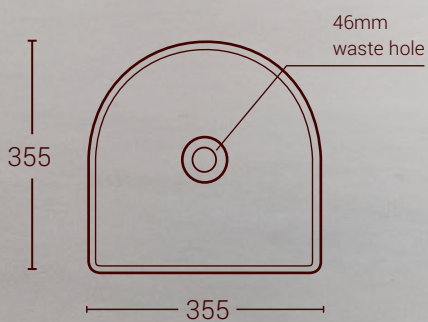

AURORA CONCRETE PEDESTAL BASIN

PRODUCT INFORMATION

WEIGHT* 45 kg

DIMENSIONS* Length: 355mm
Width: 355mm
Height: 890mm

MATERIAL Fibre Reinforced Concrete

FINISH Satin - Low gloss

MOUNT TYPE Standing

WASTE Waste not included.
46mm diameter waste
hole, making it compatible
with a 32mm or 40mm
waste

INSTALLATION To be installed by licensed
trades person. Follow
the instructions in the
Installation Guide. When
installing the waste do not
over tighten the plug/waste

* All dimensions and weights are estimated. Due to the nature of concrete, there may be slight variation in colour, finish and weight. Do not scale drawing.

TOP VIEW

FRONT VIEW

CROSS-SECTION VIEW