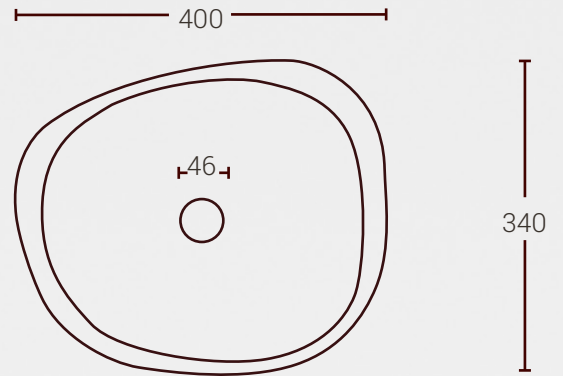

VENUS CONCRETE BASIN

PRODUCT INFORMATION

WEIGHT* 24 kg

DIMENSIONS* Length: 400mm
Width: 340mm
Height: 120mm

MATERIAL Fibre Reinforced Concrete

FINISH Satin - Low gloss

MOUNT TYPE Surface and Wall

WASTE Waste not included.
46mm diameter waste hole, making it compatible with a 32mm or 40mm waste

PLAN VIEW

SIDE VIEW

* All dimensions and weights are estimated. Due to the nature of concrete, there may be slight variation in colour, finish and weight. Do not scale drawing.